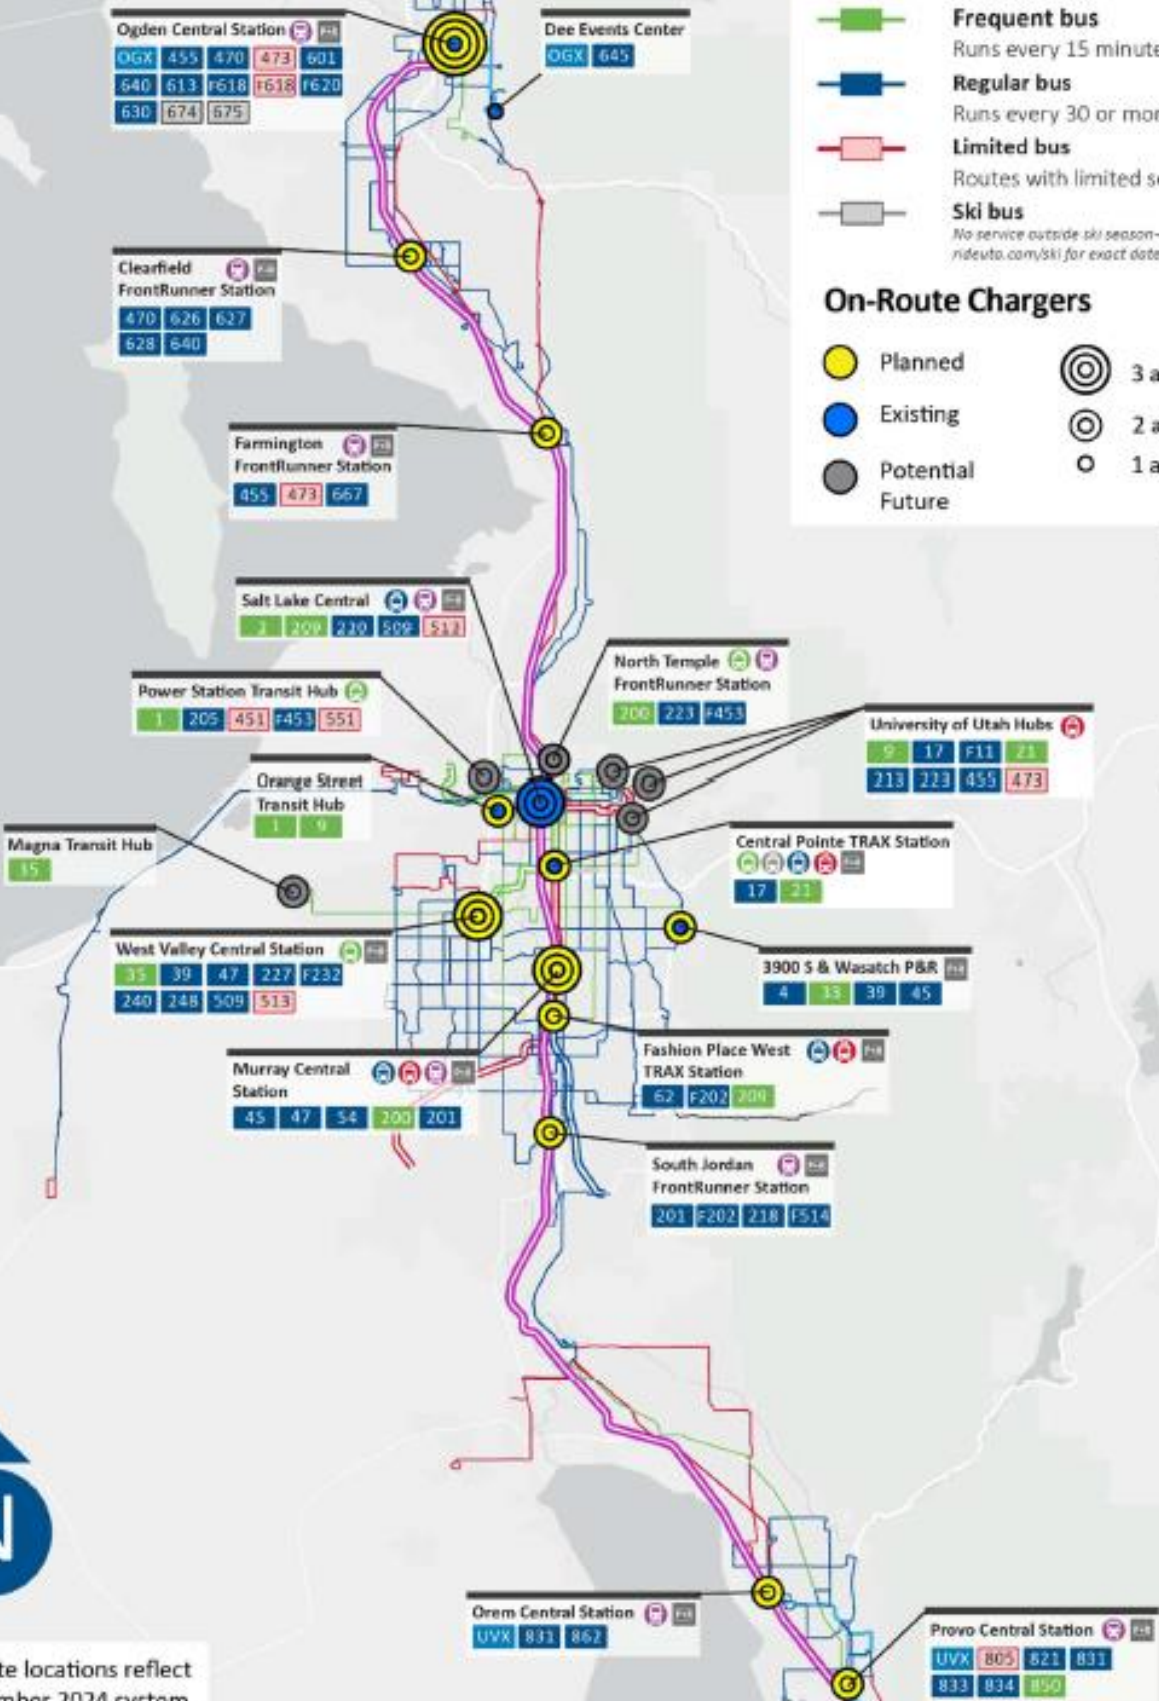

 **Bus**

-  **Frequent bus**
Runs every 15 minutes
-  **Regular bus**
Runs every 30 or more minutes
-  **Limited bus**
Routes with limited service
-  **Ski bus**
No service outside ski season—check rideuta.com/ski for exact dates

On-Route Chargers

-  Planned
-  Existing
-  Potential Future
-  3 at location
-  2 at location
-  1 at location

*Route locations reflect December 2024 system.